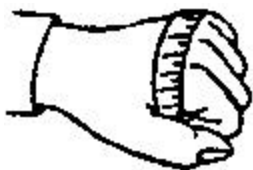

## GLOVE SIZE INFORMATION

Measurement	Size
6.5	XXSmall
7.5	XSmall
7, 8.5	Small
8, 9.5	Medium
9, 10.5	Large
10, 11.5	XLarge

To find glove size in inches,  
measure around the largest part of the  
hand over the knuckles while making  
a fist, excluding the thumb.