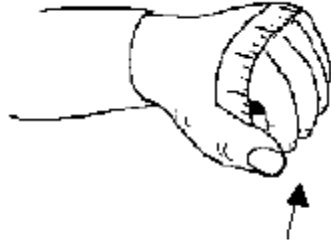

Puma Glove Sizing Chart

Hold tape in center of palm
measure around back of hand

GLOVE SIZING									
Glove Size	XXXXS	XXXS	XXS	XS	S	M	L	XL	XXL
Hand (in)	3-4.5	4-5.5	5-5.6	6.5-7.5	7.5-8.5	8.5-9.5	9.5-10.5	10.5-11.5	11.5-12.5
Hand (cm)	7.5-10.5	10-14	12.5-16.5	16.5-19	19-21.5	21.5-24	24-26.5	26.5-29	29-32
European	5	6	7	8	9	10	11	12	13